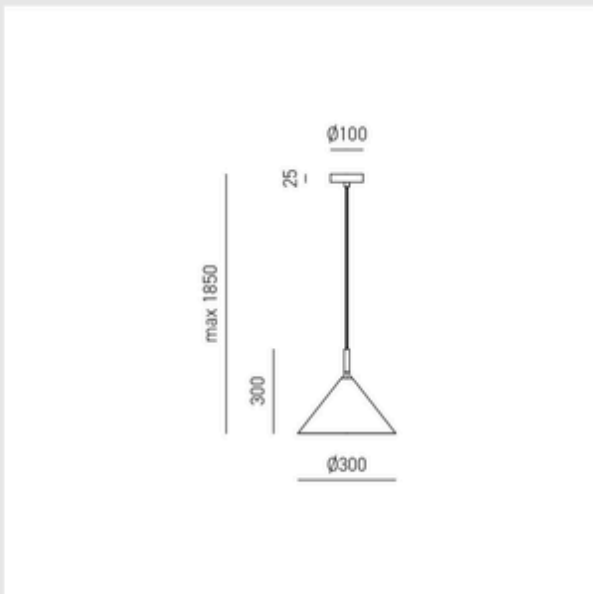

Disclaimer

Alle technische gegevens, evenals gewichts- en afmetingsspecificaties, zijn gebaseerd op standaardwaarden. Wij behouden ons het recht om technische wijzigingen aan te brengen. Productafbeeldingen dienen ter illustratie en kunnen afwijken van het origineel.

FL

www.formaluna.be